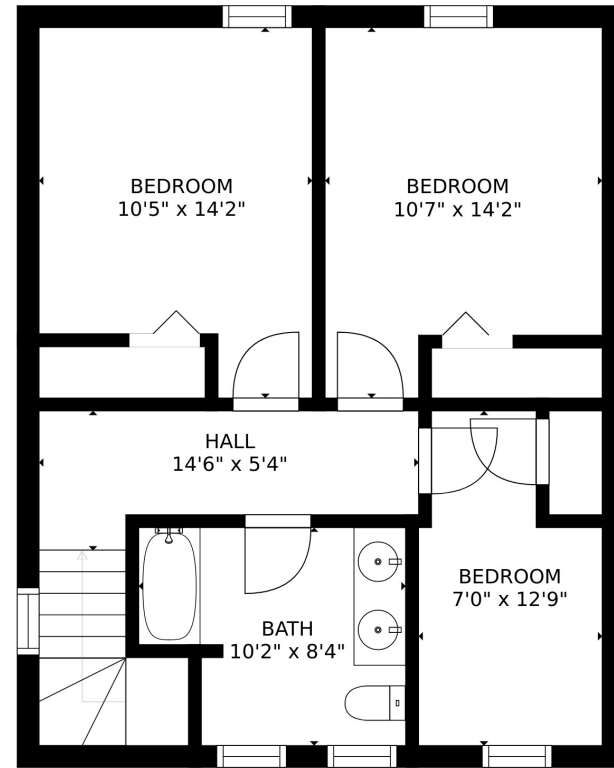

FLOOR 1

FLOOR 2

GROSS INTERNAL AREA  
 FLOOR 1: 940 sq. ft, FLOOR 2: 588 sq. ft  
 TOTAL: 1528 sq. ft

SIZES AND DIMENSIONS ARE APPROXIMATE, ACTUAL MAY VARY.